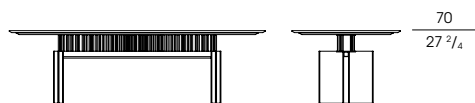

I piedini sono regolabili in altezza e il meccanismo di regolazione, inserito nella struttura, non è visibile.

Table with a Canaletto walnut structure, available in the three finishes: natural (fin. 11), grey (fin. 2W), dark (fin. 2Z). The top, with edges bevelled at 30°, is available in marble, in the variants calacatta, calacatta viola, grigio astratto, grey, zebrino, portoro, and in Canaletto walnut, in the three finishes natural (fin. 11), grey (fin. 2W), dark (fin. 2Z), and is joined to a titanium lacquered MDF under-top, both supported by a metal structure characterised by 92 cylinders in three different sizes and finishes: diameter 10mm champagne brushed painted; diameter 12mm matt bronze painted; diameter 15mm pewter painted.

The legs are joined together by a pewter-finish metal plate (fin. 5L) that runs along the profile of the structure and are characterised by a special woodworking in the frontal part and a 90° Scarpiana woodworking in the vertical edges.

The feet are height-adjustable and the adjustment mechanism, built into the frame, is not visible.

71215

Tavolo con top in noce Canaletto
Table with Canaletto walnut top

cm 260 x 110 x h 74
in 102 1/4 x 43 1/4 x h 29 1/4